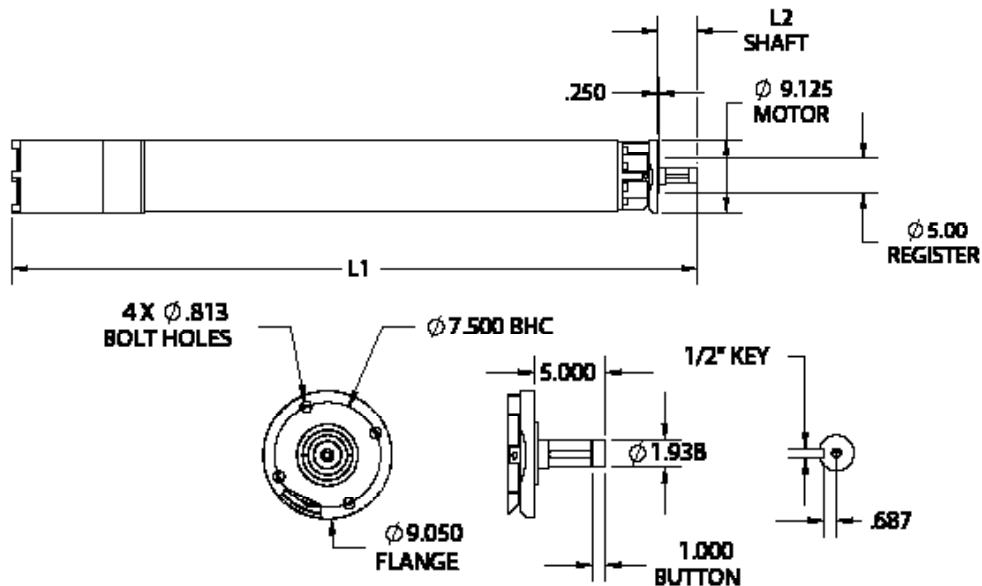

10" Oil Filled Motors

10"

10" Dimensions

Horsepower	L1	L2*	Horsepower	L1	L2
50	57.86"	5.00"	150	65.27"	5.00"
100	74.37"	5.00"	175	80.87"	5.00"
150	86.13"	5.00"			

*All Rentzel Energy motor stickups are 4" plus a 1" button = 5" total

10" Performance Data

460 Volt/ 3 Phase/ 60 Hertz

Model #	Rated HP	Full Load RPM	Volts	Full Load Amps	Full Load Eff	Full Load P.F%	3/4 Load Eff	3/4 Load P.F%	1/2 Load Eff	1/2 Load P.F%
AI1050460	50	1750	460	74	85	74	86	60	86	57
AI12100460	75	1750	460	109	86	74	86	60	85	57
AI12125460	100	1745	460	148	85	74	86	60	86	57
AI12150460	125	1750	460	183	86	74	87	60	87	57
AI12175460	150	1755	460	221	86	74	87	60	87	57