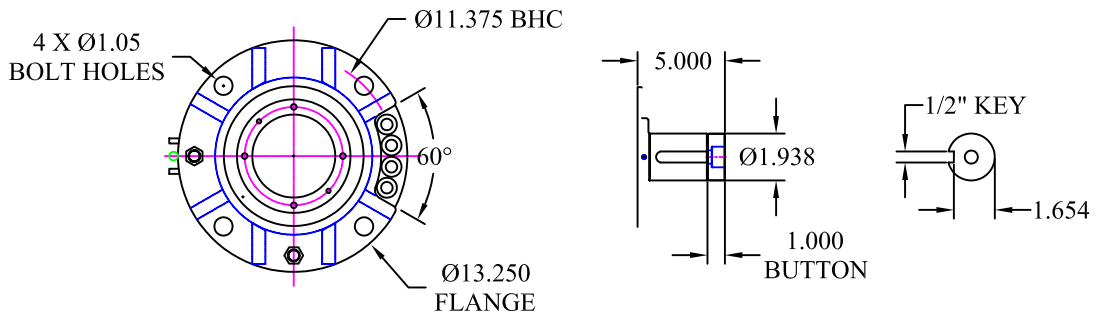

## 14" Dimensions

Horsepower	L1 Dimension	Horsepower	L1 Dimension
125	94.06	200	102.31
150	96.81	250	107.56
175	99.56	300	113.06

All Rentzel Energy motor stickups are 4" plus a 1" button = 5" total

# 14" Oil Filled Motors

## 14" Performance Data