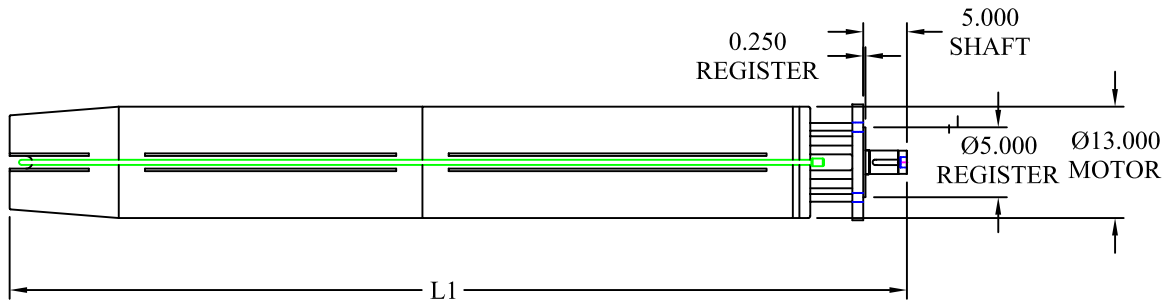

## 14" Dimensions

Horsepower	L1 Dimension	Horsepower	L1 Dimension
125	94.06	200	102.31
150	96.81	250	107.56
175	99.56	300	113.06

All Rentzel Energy motor stickups are 4" plus a 1" button = 5" total

## 14" Performance Data